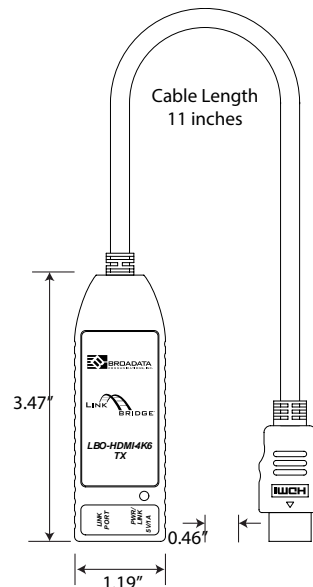

Resolution	Up to 4K @ 60Hz, 4:4:4
Connector	HDMI Male
Protocol	DDC/EDID/HDCP 2.2 Capable

PHYSICAL

<i>Dimensions</i>	
Dimension (H x W x D)	0.46" x 1.19" x 3.47"
Power Consumption	+5VDC @ 500mA
LED Indicator	Power/Link/ HDCP
Operating Temperature	0 to +40°C
Humidity	0 to 95% RH, Non-Condensing

DIMENSIONS

OPTICAL

Fiber Type	Multimode
Number of Fibers	1
Connector	SC/300m (OM3 Fiber)

ORDERING INFORMATION

LBO-H2-T-M-SC, Fiber Transmitter, Multimode, 1-Fiber
LBO-H2-R-M-SC, Fiber Receiver, Multimode, 1-Fiber
Add -UPS for International Universal Power Supply